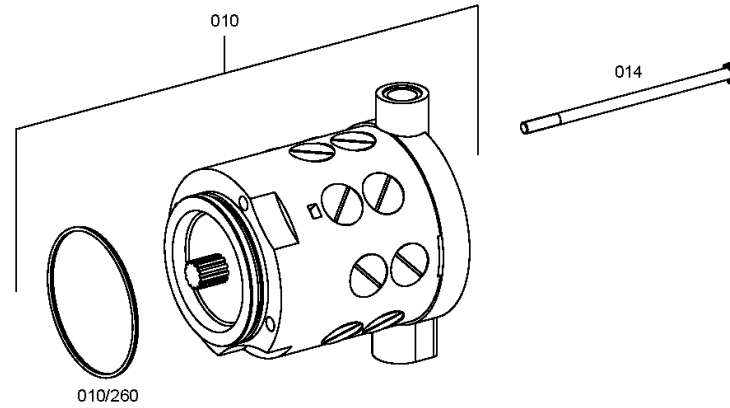

Picture

Page 1 from 1

Material number: 4662.028.007

Picture: 466213740100

Material-assembly-group-no: 4662.137.401

8 EP 320 / ()
EMERGENCY STEERING PUMP