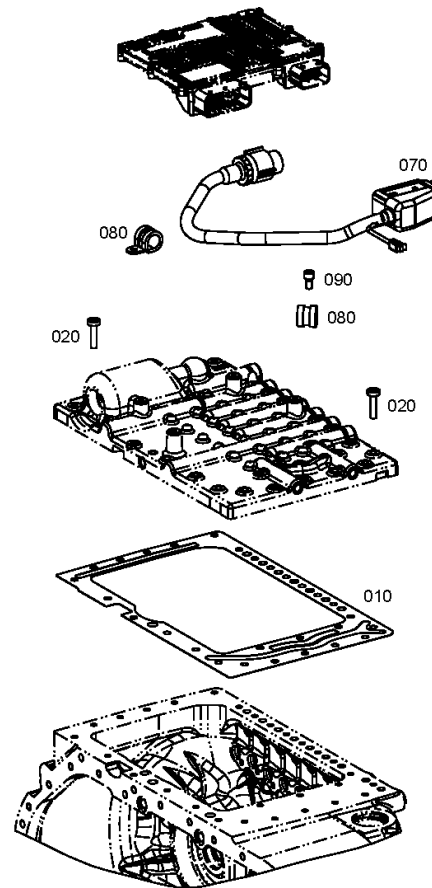

Picture: 466215401180

Material-assembly-group-no: 4662.154.011

8 EP 320 / ()
POWER TAKE-OFF

Picture

Page 1 from 1

Material number: 4662.028.007

Picture: 466215440300

Material-assembly-group-no: 4662.154.403

8 EP 320 / ()
POWER TAKE-OFF

Picture

Page 1 from 1

Material number: 4662.028.007

Picture: 466210600100

Material-assembly-group-no: 4662.106.001

8 EP 320 / ()
SHIFT SYSTEM

Picture