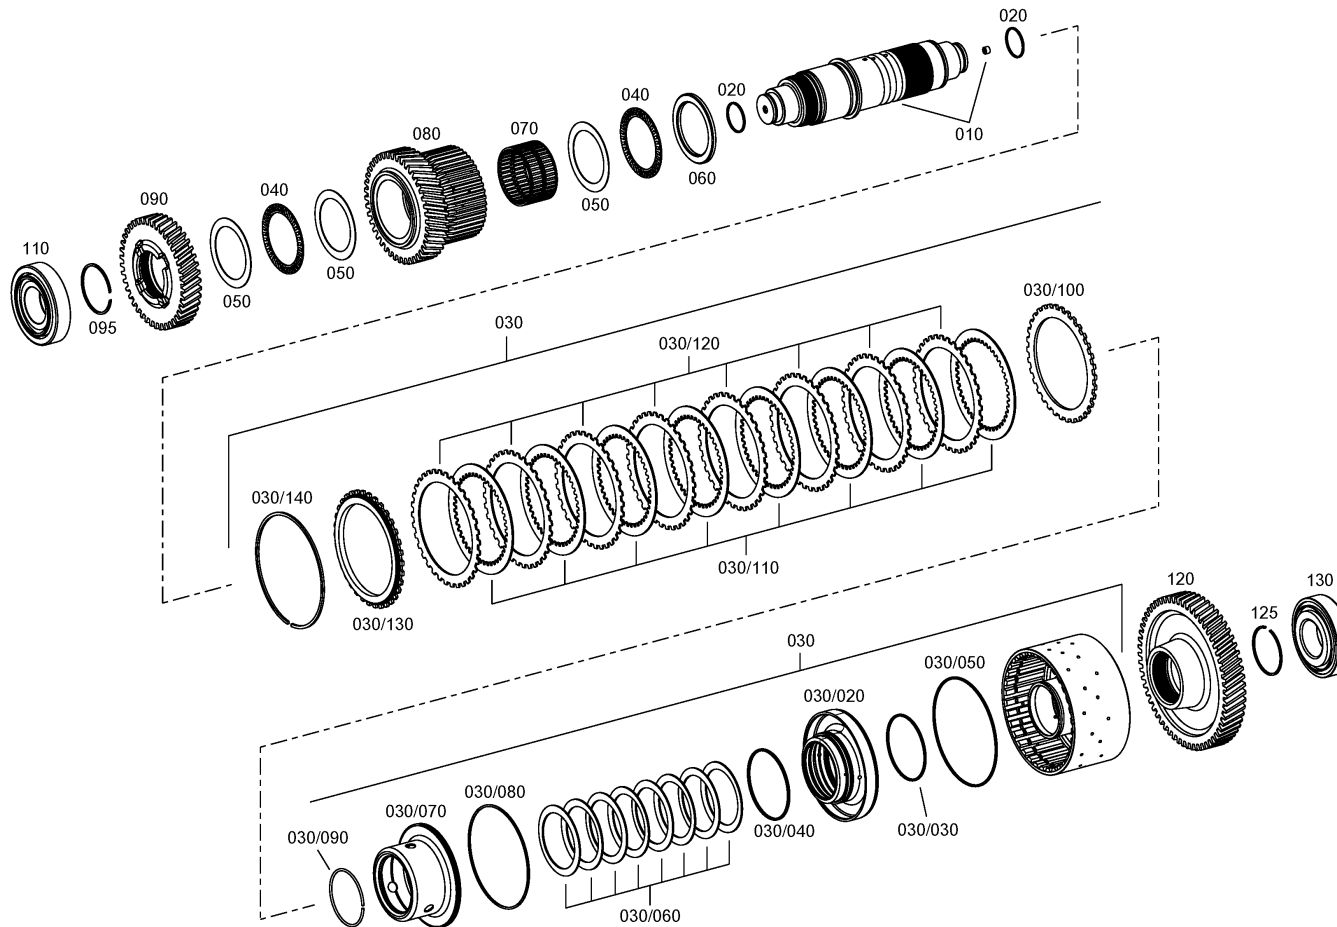

Page 1 from 1

Material number: 4662.028.007

Picture: 466217201000

Material-assembly-group-no: 4662.172.010

8 EP 320 / ()
COUPLING

Picture

Page 1 from 1

Material number: 4662.028.007