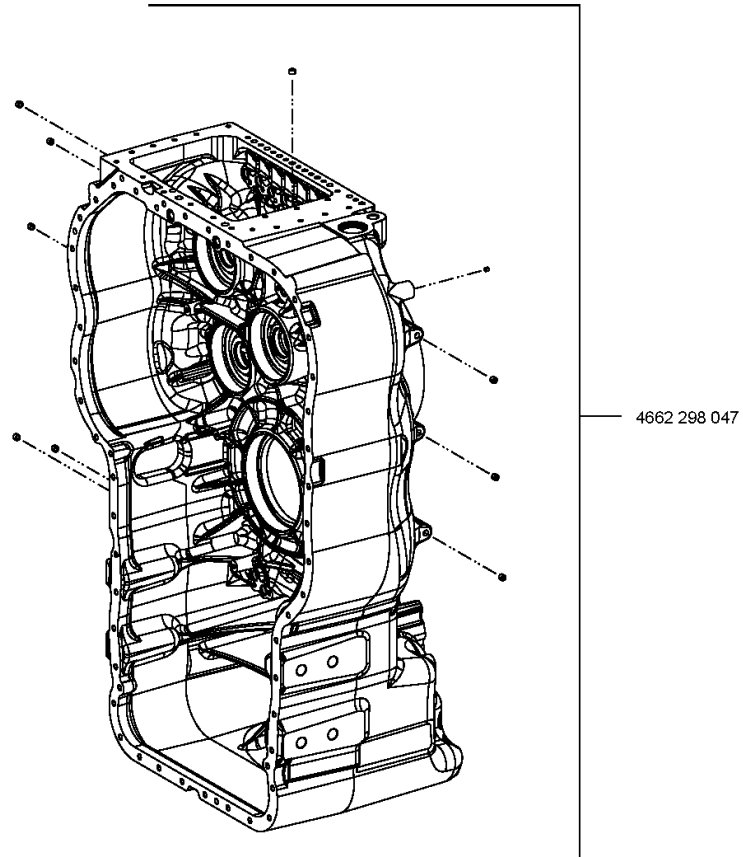

Picture

Page 1 from 1

Material number: 4460.026.083

Picture: 466229804700

Material-assembly-group-no: 4662.298.047

8 EP 320 / ()
HOUSING II