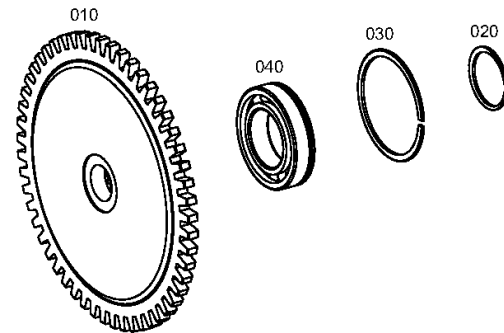

Picture

Page 1 from 1

Material number: 4662.028.007

Picture: 466213700300

Material-assembly-group-no: 4662.137.003

8 EP 320 / ()

EMERGENCY STEERING PUMP