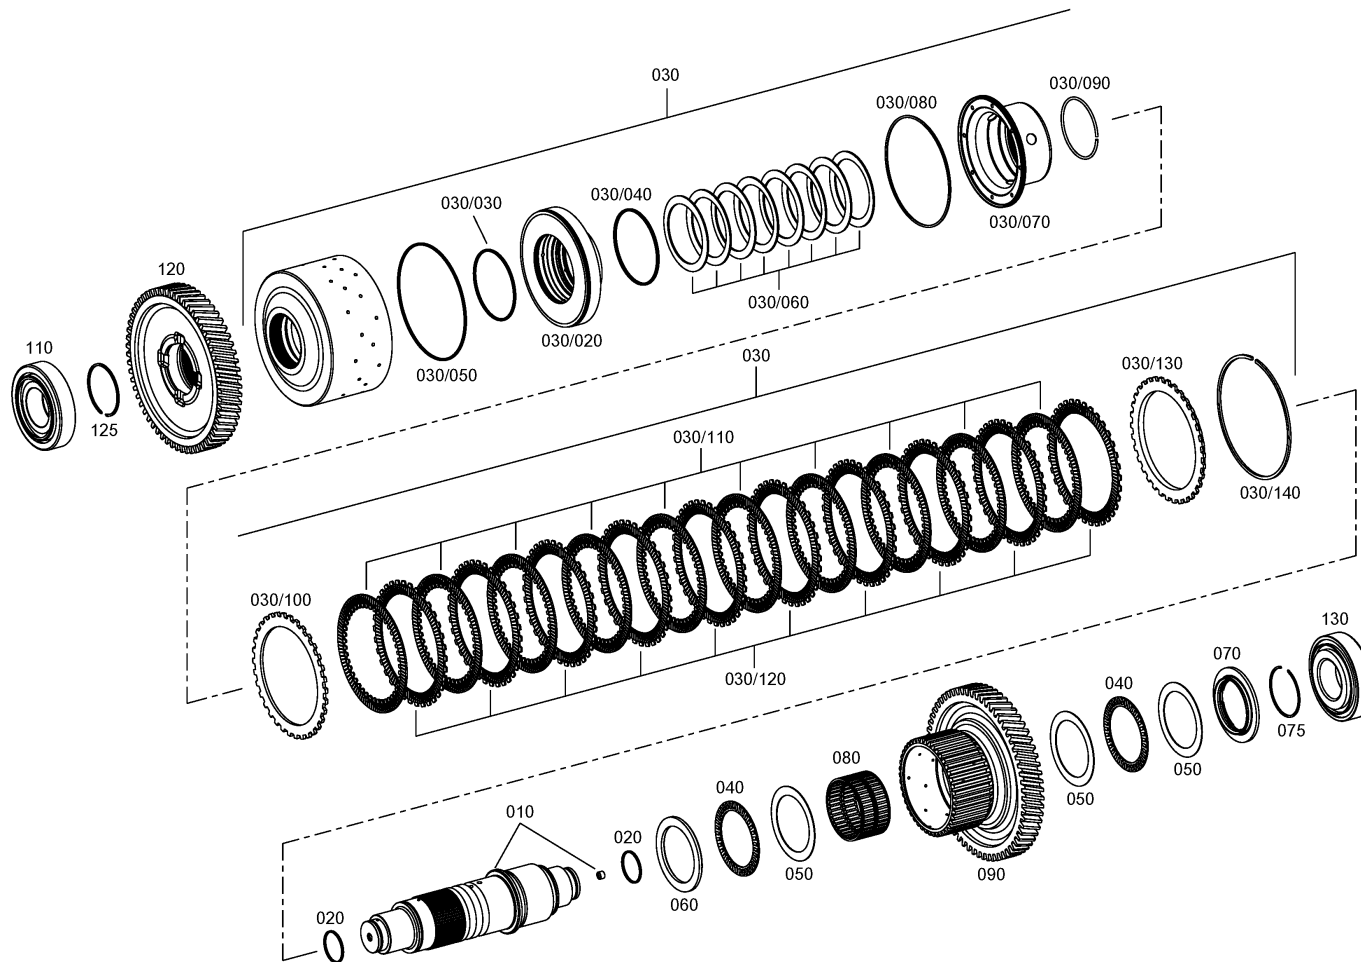

Page 1 from 1

Material number: 4662.028.007

Picture: 466217600800

Material-assembly-group-no: 4662.176.008

8 EP 320 / ()
COUPLING

Picture

Page 1 from 2

Material number: 4662.028.007