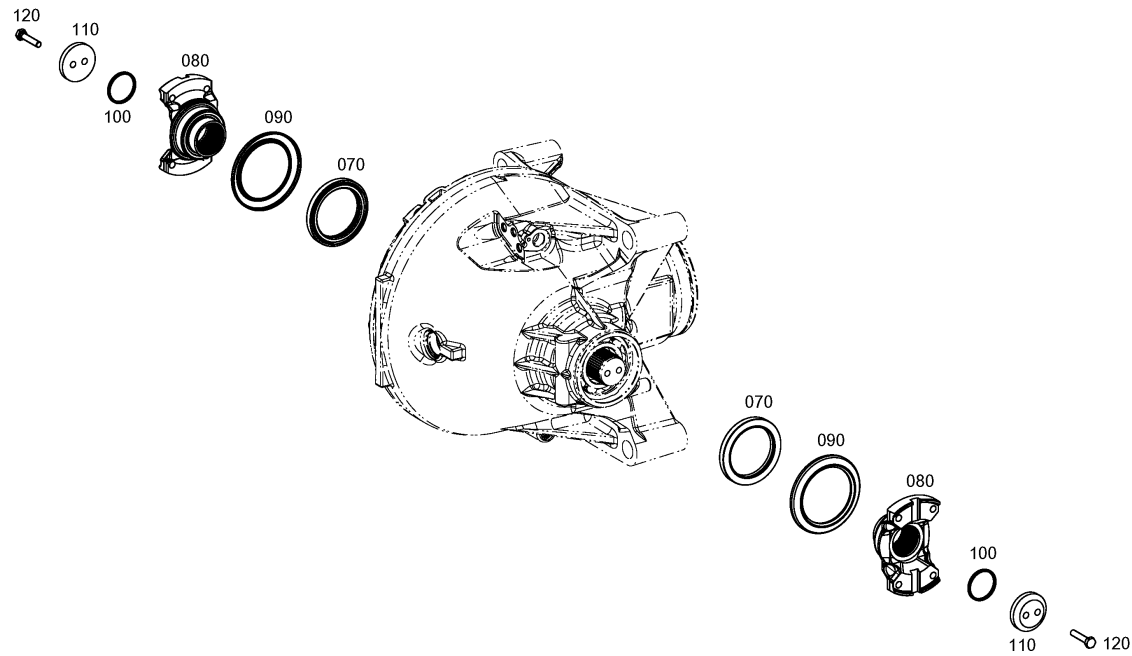

Picture

Page 2 from 2

Material number: 4460.026.083

Picture: 446012306580

Material-assembly-group-no: 4460.123.065

8 EP 320 / ()
OUTPUT