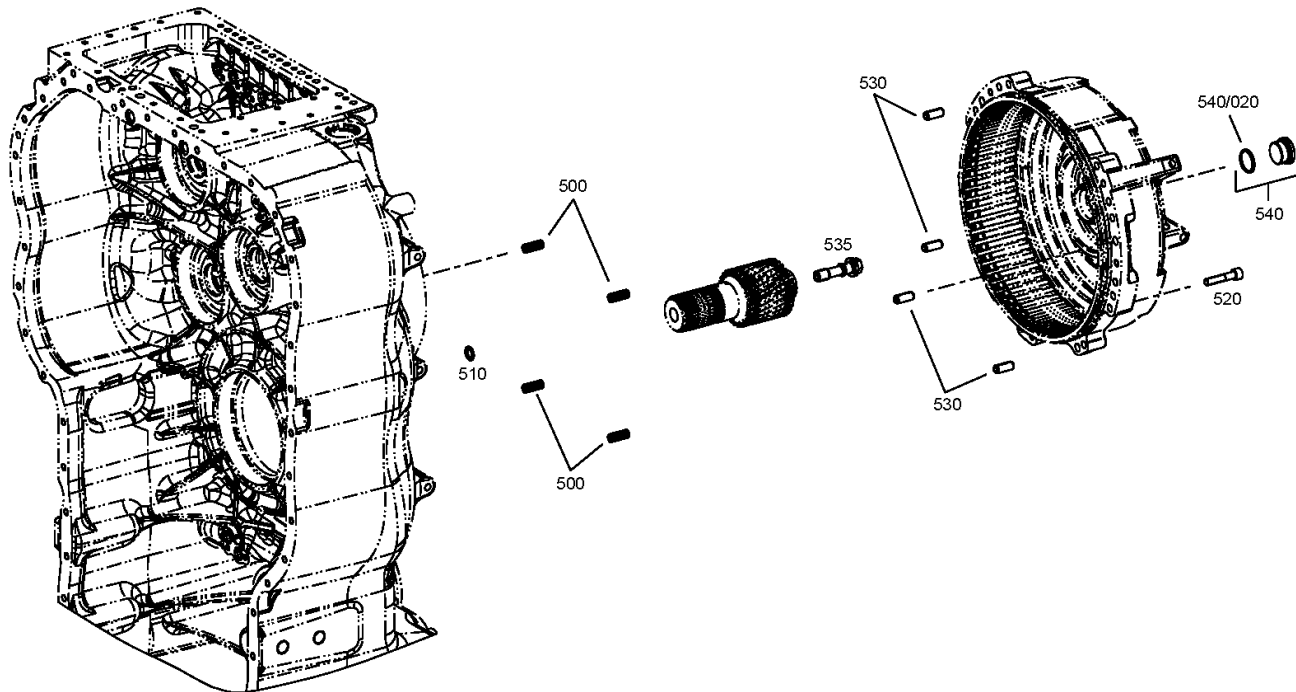

8 EP 320 / ()
PLANETARY DRIVE

Picture

Page 1 from 1

Material number: 4662.028.007

Picture: 466212340100

Material-assembly-group-no: 4662.123.401

8 EP 320 / ()
PLANETARY DRIVE

Picture