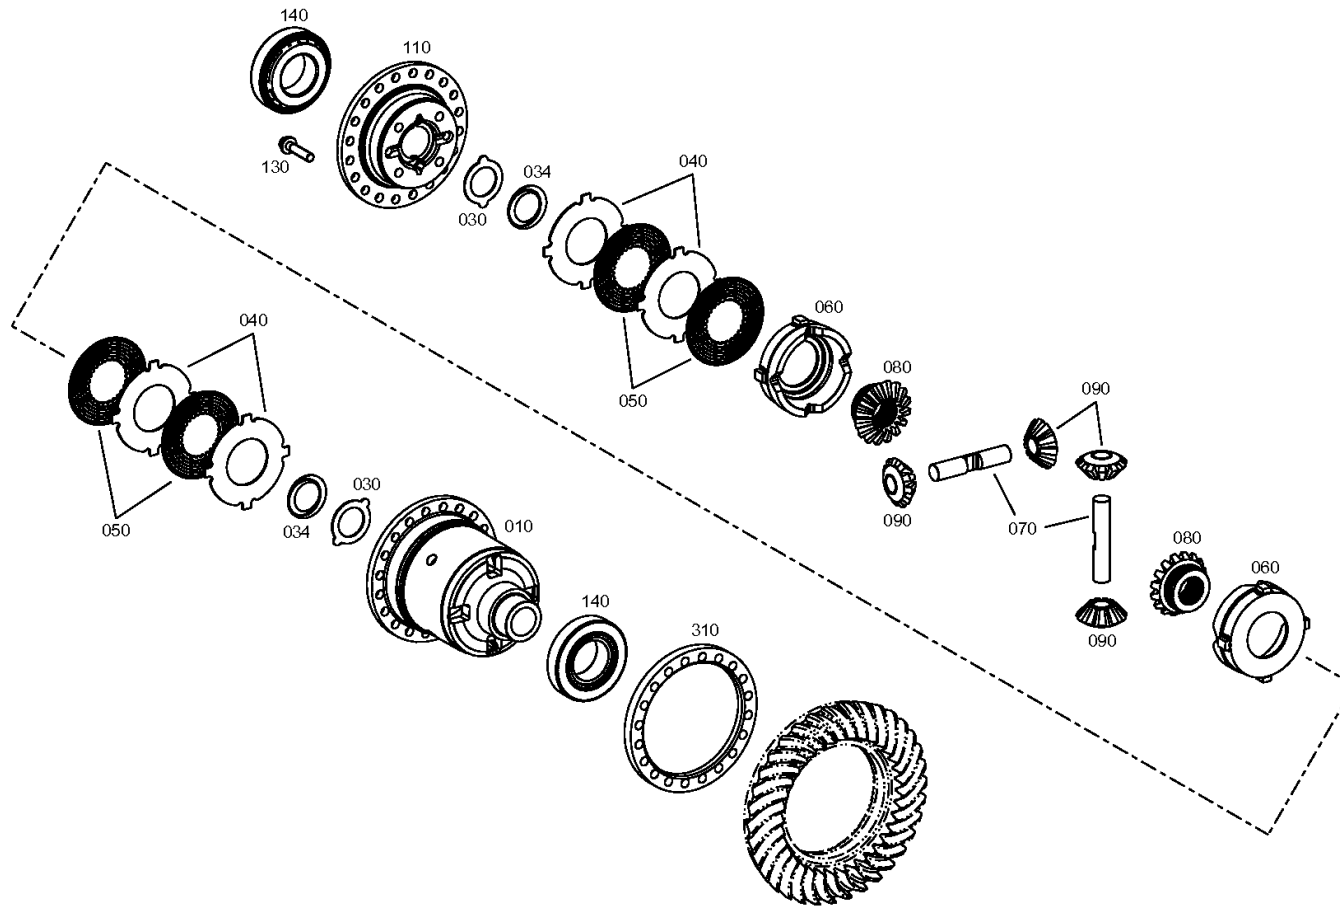

Picture

Page 1 from 1

Material number: 4460.026.083

Picture: 448117106300

Material-assembly-group-no: 4481.171.063

8 EP 320 / ()
LIMIT.SLIP DIFF

Picture

Page 1 from 1