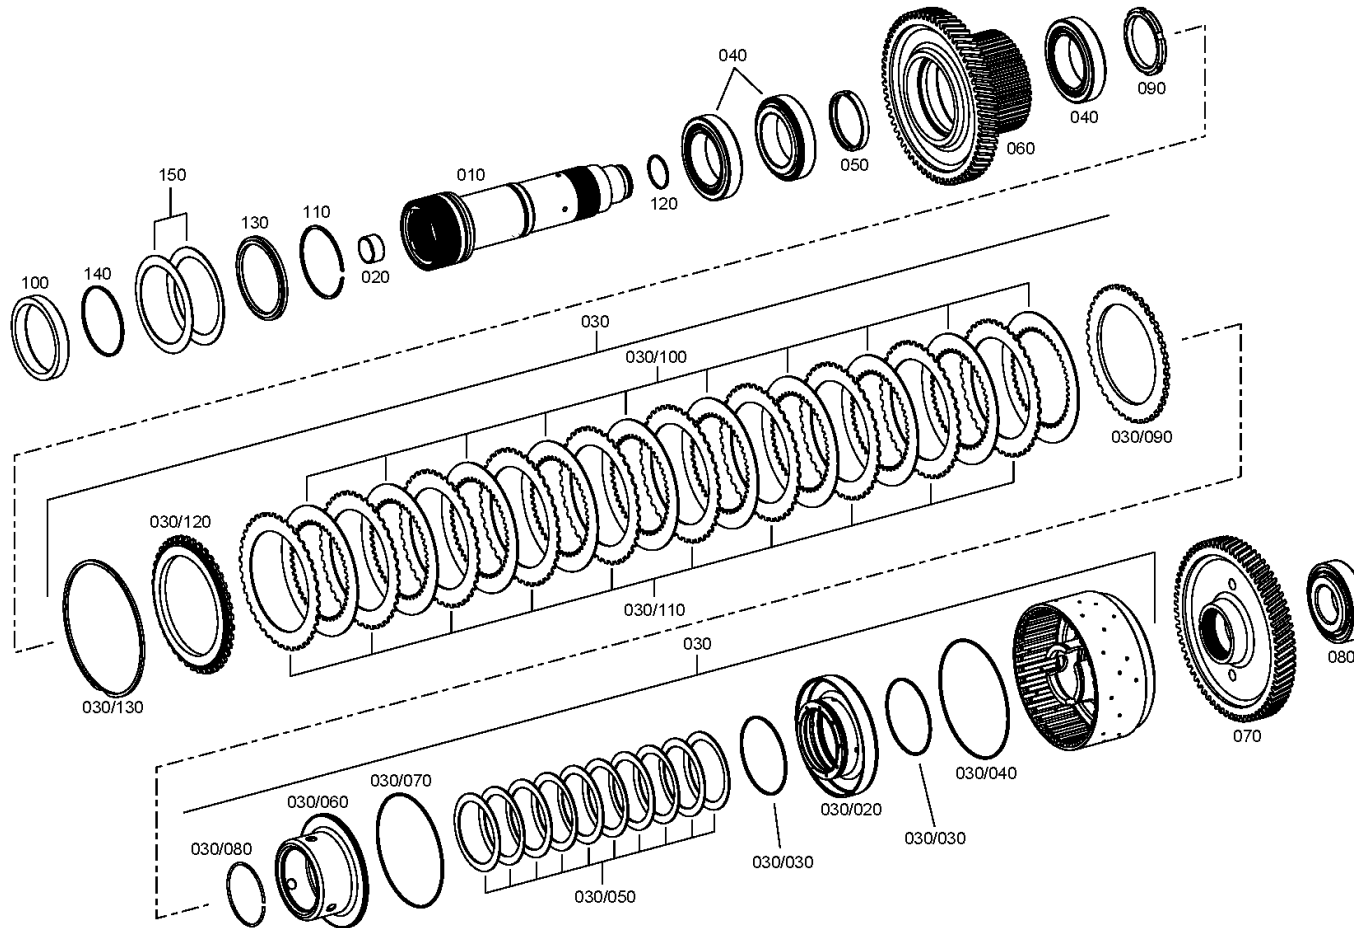

8 EP 320 / ()
COUPLING

Picture

Page 1 from 1

Material number: 4662.028.007

Picture: 466217500900

Material-assembly-group-no: 4662.175.009

8 EP 320 / ()
COUPLING

Picture