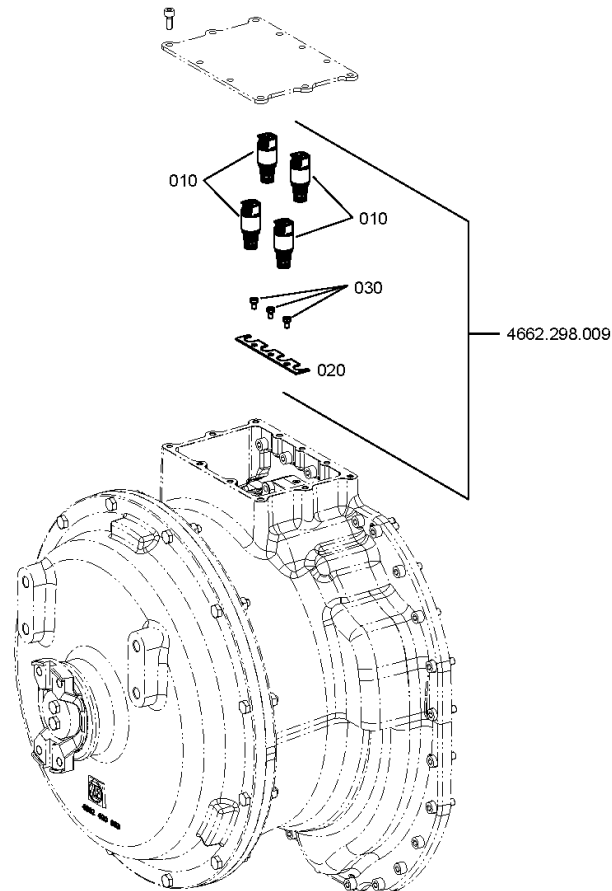

Material-assembly-group-no: 4662.181.400

8 EP 320 / ()
AXLE DRIVE

Picture

Page 1 from 1

Material number: 4662.028.007

Picture: 466229800900

Material-assembly-group-no: 4662.298.009

8 EP 320 / ()
SHIFT SYSTEM