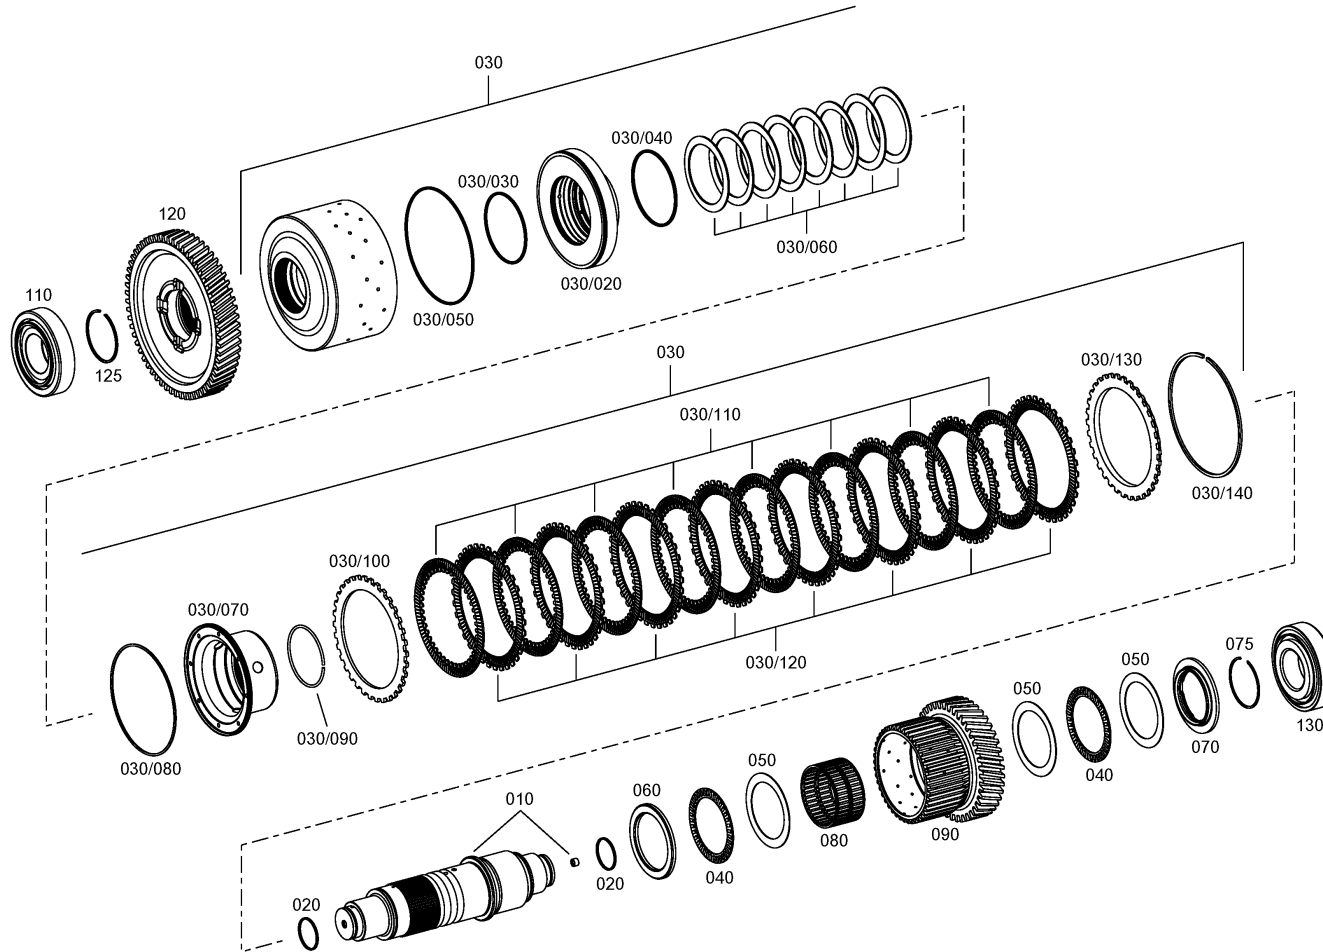

Picture

Page 1 from 1

Material number: 4662.028.007

Picture: 466217400800

Material-assembly-group-no: 4662.174.008

8 EP 320 / ()
COUPLING