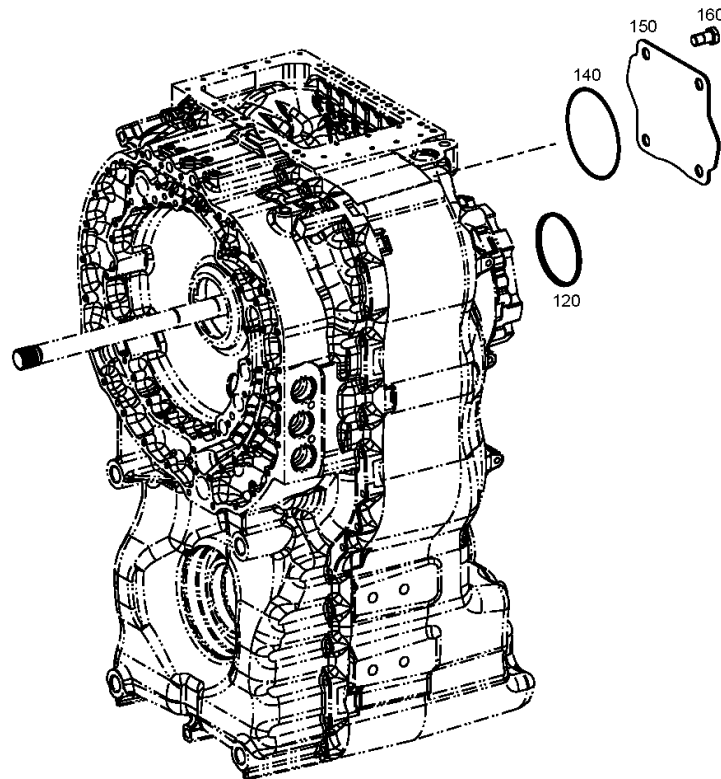

Picture

Page 2 from 2

Material number: 4662.028.007

Picture: 466215401180

Material-assembly-group-no: 4662.154.011

8 EP 320 / ()
POWER TAKE-OFF