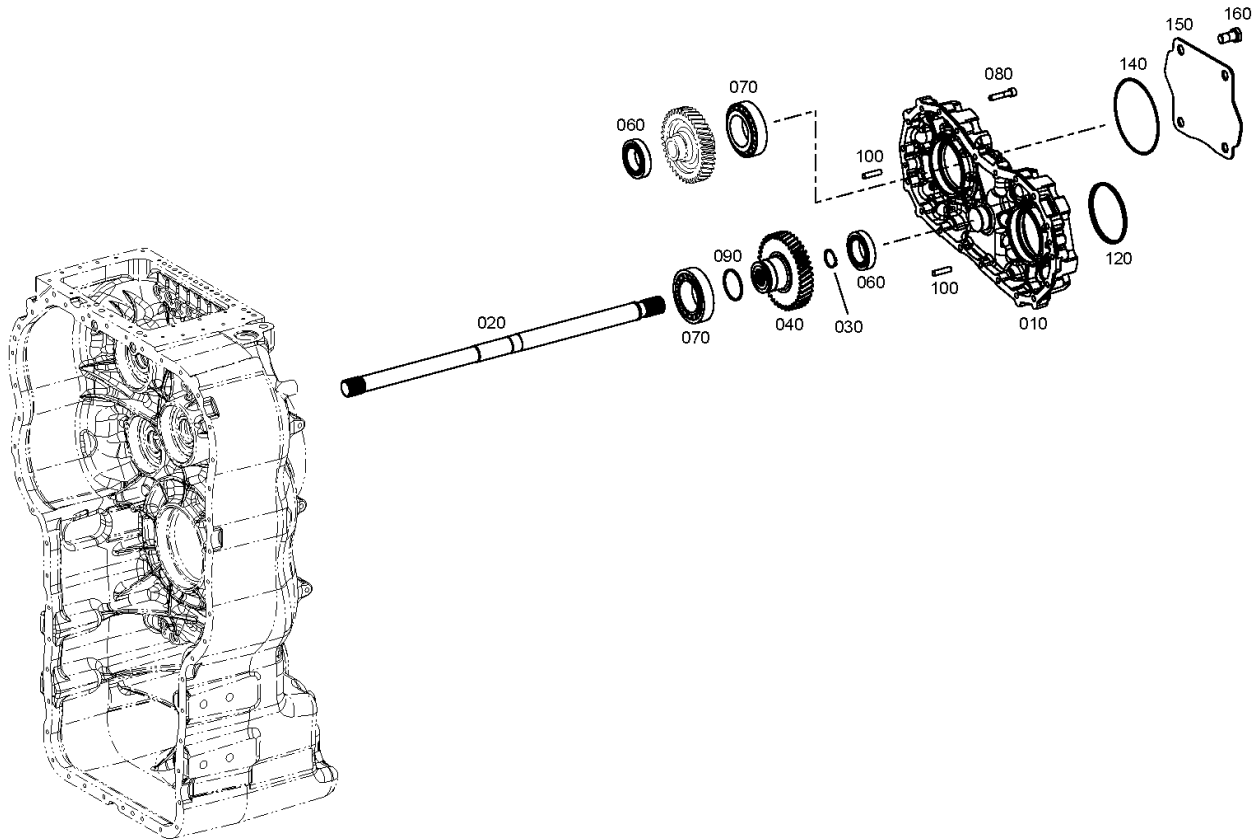

Page 1 from 2

Material number: 4662.028.007

Picture: 466215401100

Material-assembly-group-no: 4662.154.011

8 EP 320 / ()
POWER TAKE-OFF

Picture

Page 2 from 2

Material number: 4662.028.007