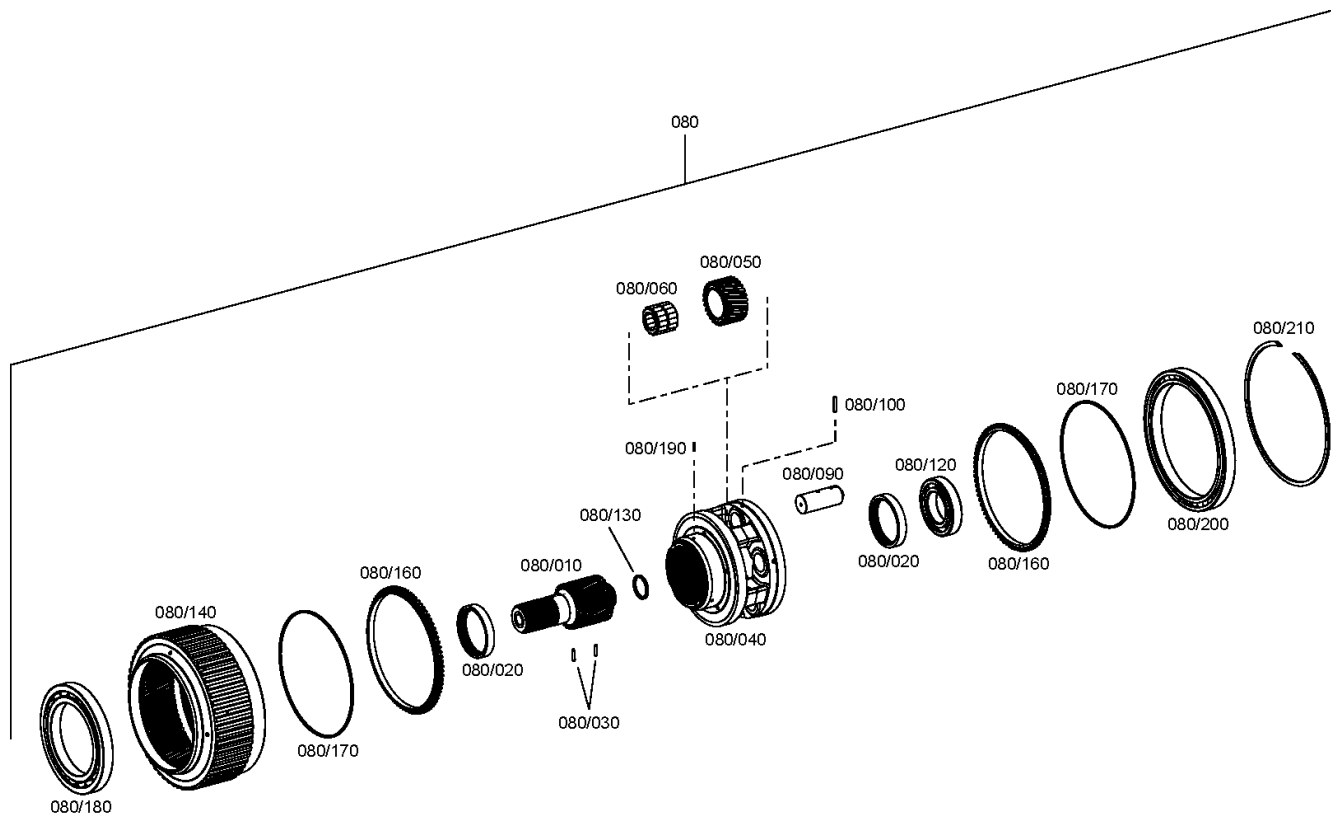

Picture

Page 2 from 2

Material number: 4662.028.007

Picture: 466212301702

Material-assembly-group-no: 4662.123.017

8 EP 320 / ()
PLANETARY DRIVE