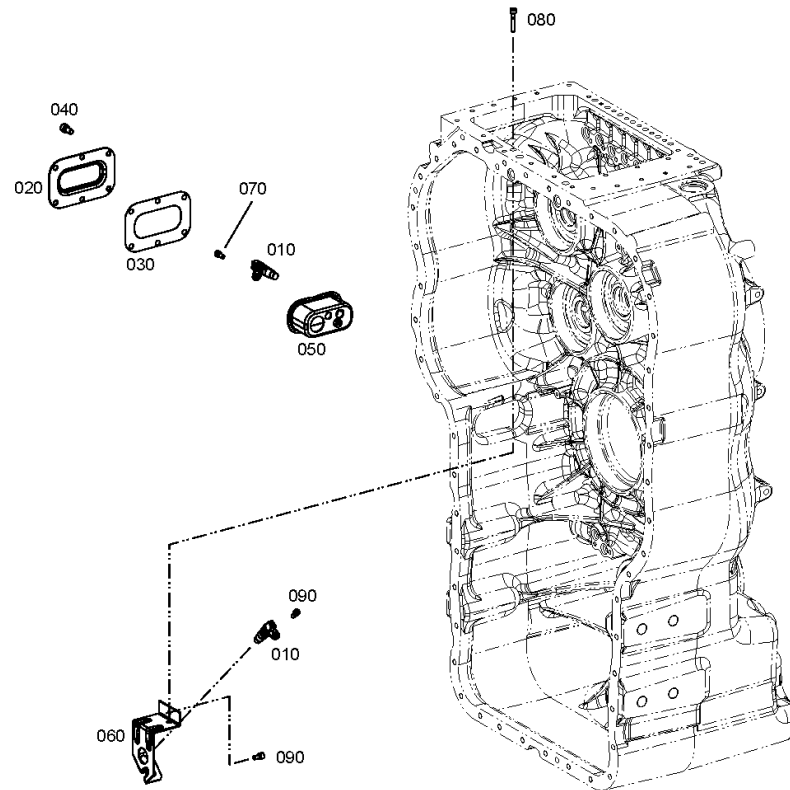

Material-assembly-group-no: 4662.137.401

8 EP 320 / ()
EMERGENCY STEERING PUMP

Picture

Page 1 from 1

Material number: 4662.028.007

Picture: 466212500300

Material-assembly-group-no: 4662.125.003

8 EP 320 / ()
SPEED SENSOR