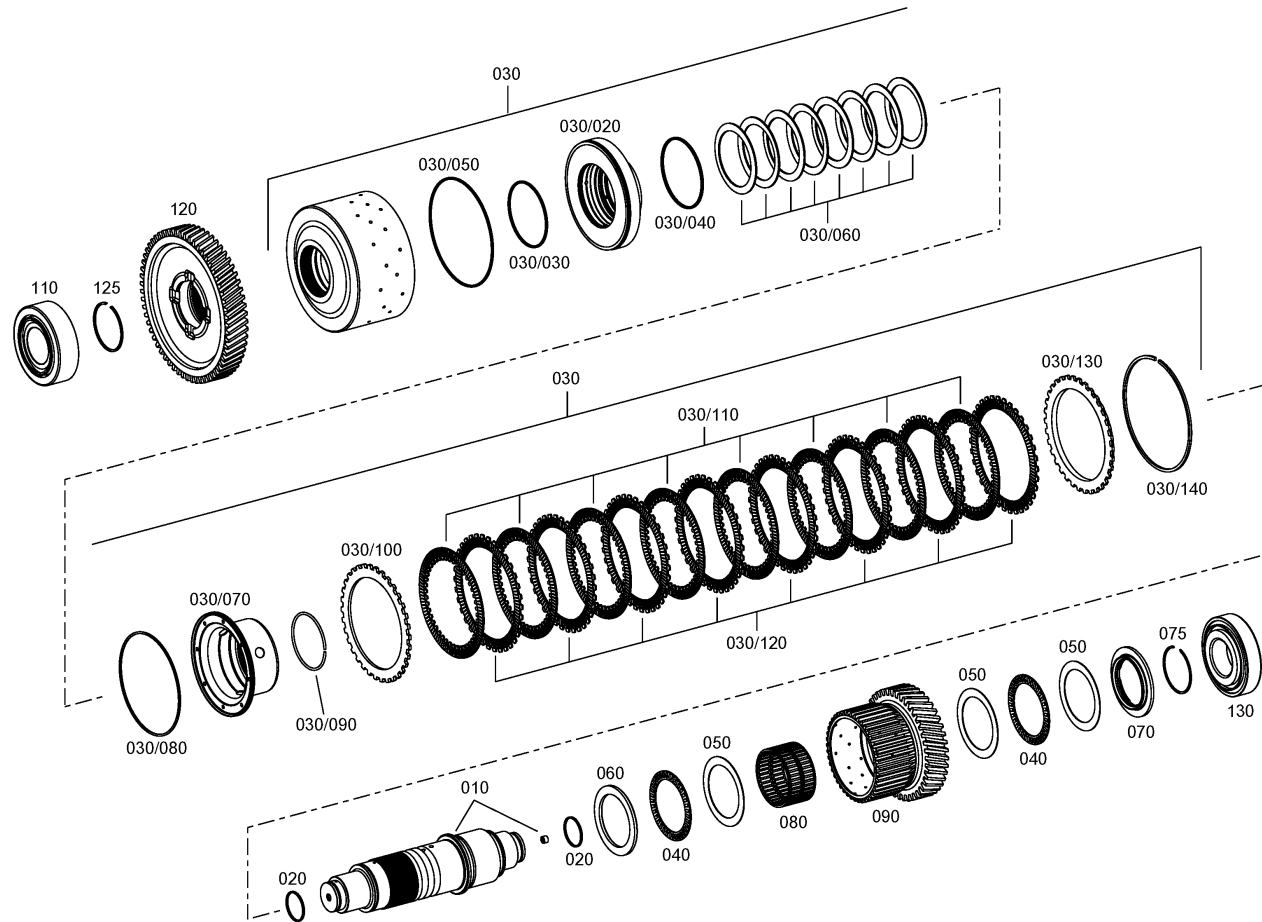

Picture

Page 1 from 1

Material number: 4662.028.007

Picture: 466217300800

Material-assembly-group-no: 4662.173.008

8 EP 320 / ()
COUPLING