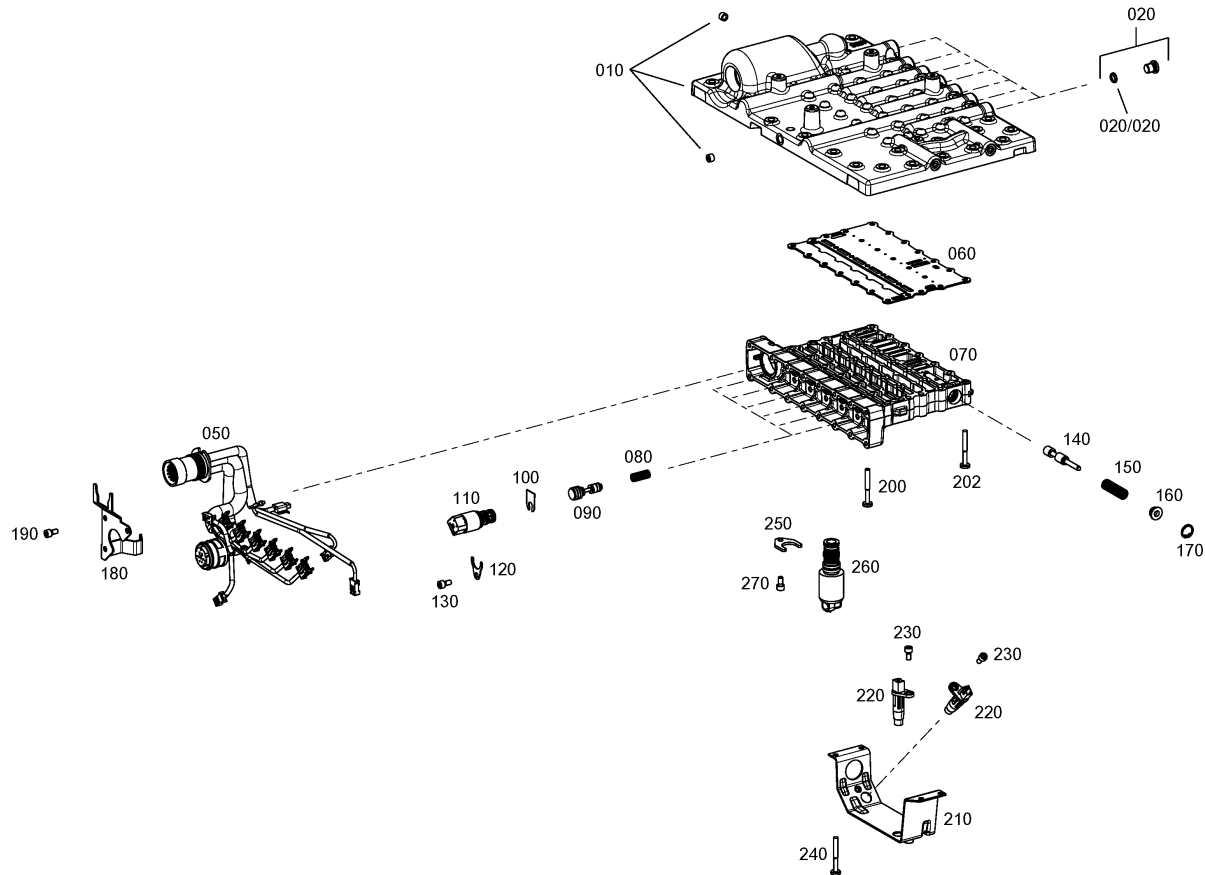

Page 1 from 1

Material number: 4662.028.007

Picture: 466215900600

Material-assembly-group-no: 4662.159.006

8 EP 320 / ()
SHIFT SYSTEM

Picture

Page 1 from 1

Material number: 4662.028.007