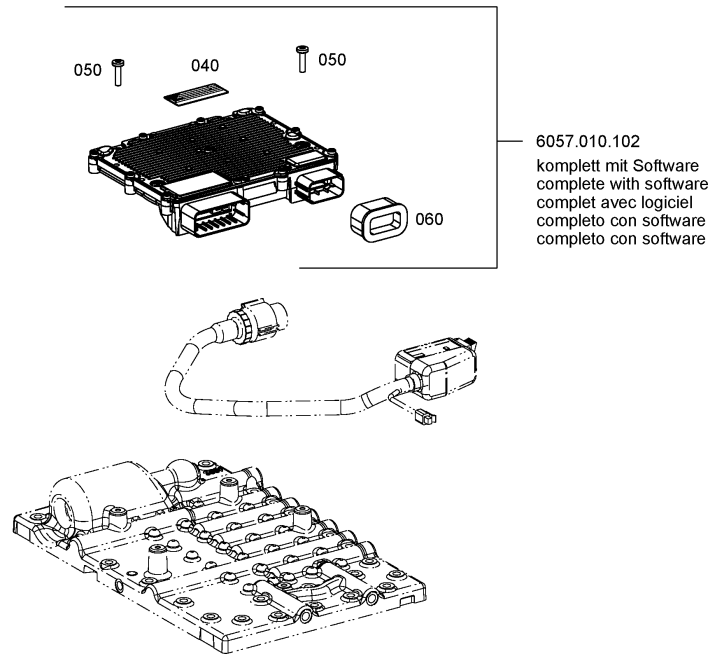

Picture

Page 1 from 1

Material number: 4662.028.007

Picture: 605701010200

Material-assembly-group-no: 6057.010.102

8 EP 320 / ()
TCU EP400 EC2