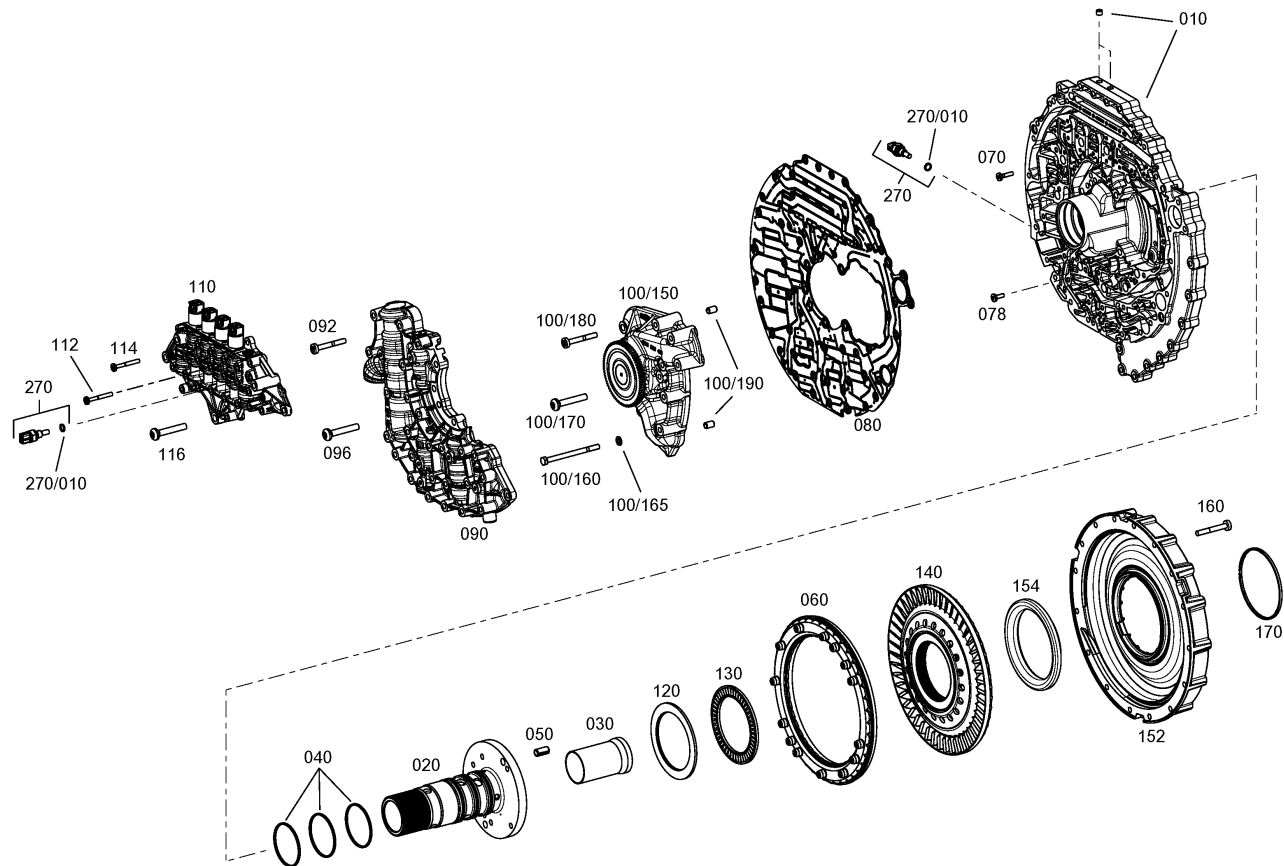

Picture

Page 1 from 4

Material number: 4662.028.007

Picture: 466214101301

Material-assembly-group-no: 4662.141.013

8 EP 320 / ()
OIL SUPPLY