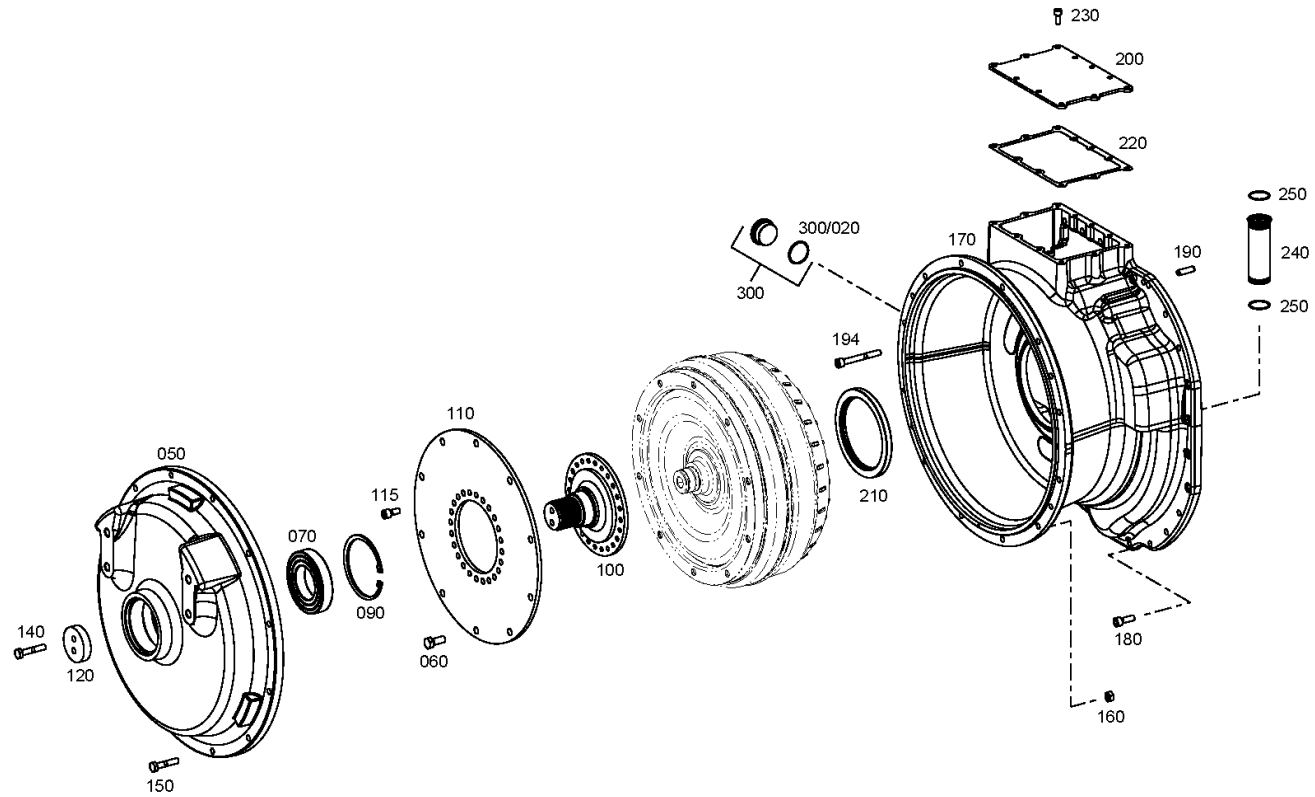

www.zf.com

zuständiges Werk:
Passau

Picture

Page 1 from 2

Material number: 4662.028.007

Picture: 466213000700

Material-assembly-group-no: 4662.130.007

8 EP 320 / ()
ENGINE CONNECTION