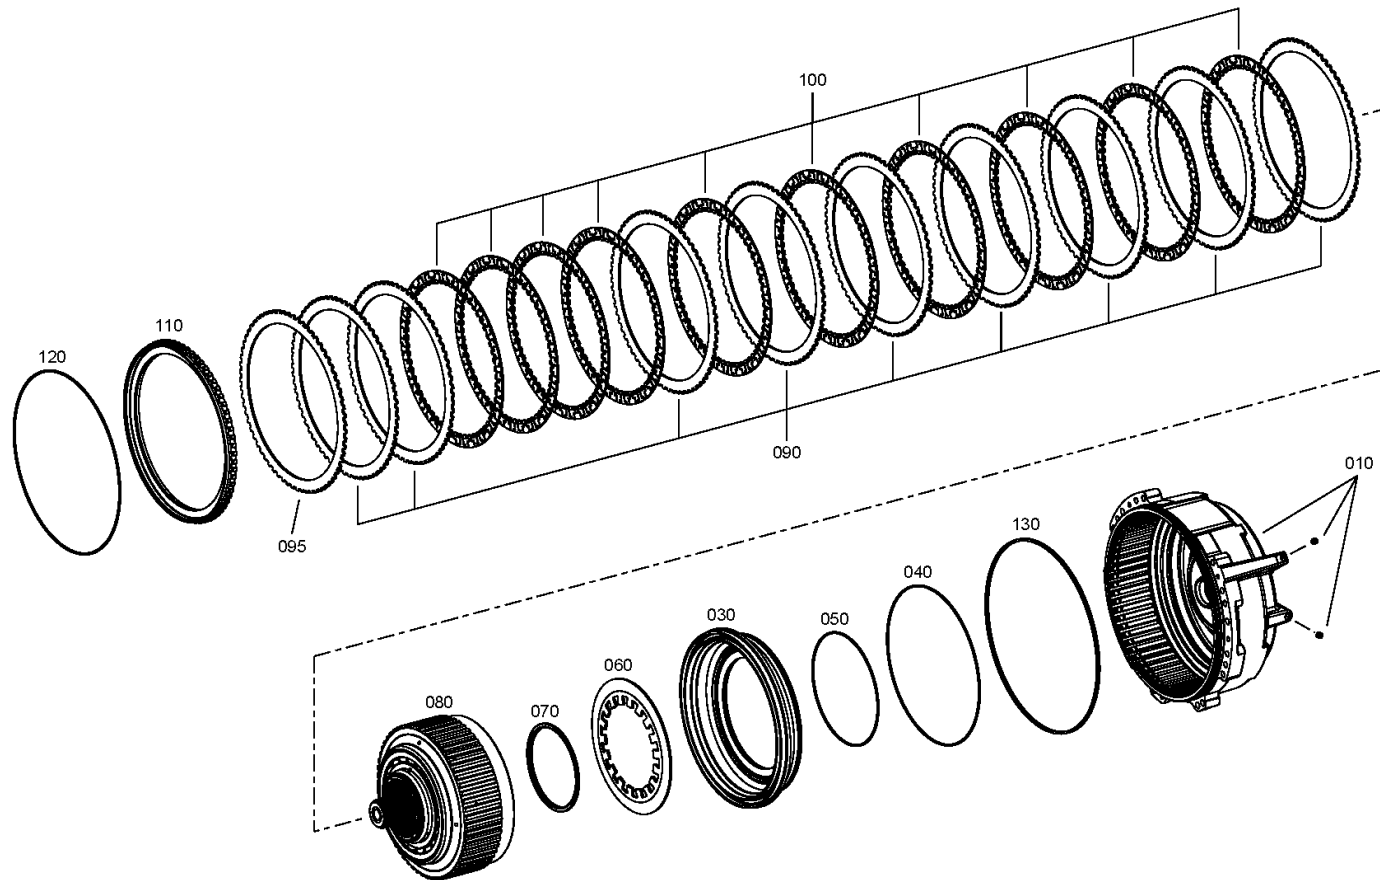

Picture

Page 1 from 2

Material number: 4662.028.007

Picture: 466212301701

Material-assembly-group-no: 4662.123.017

8 EP 320 / ()
PLANETARY DRIVE