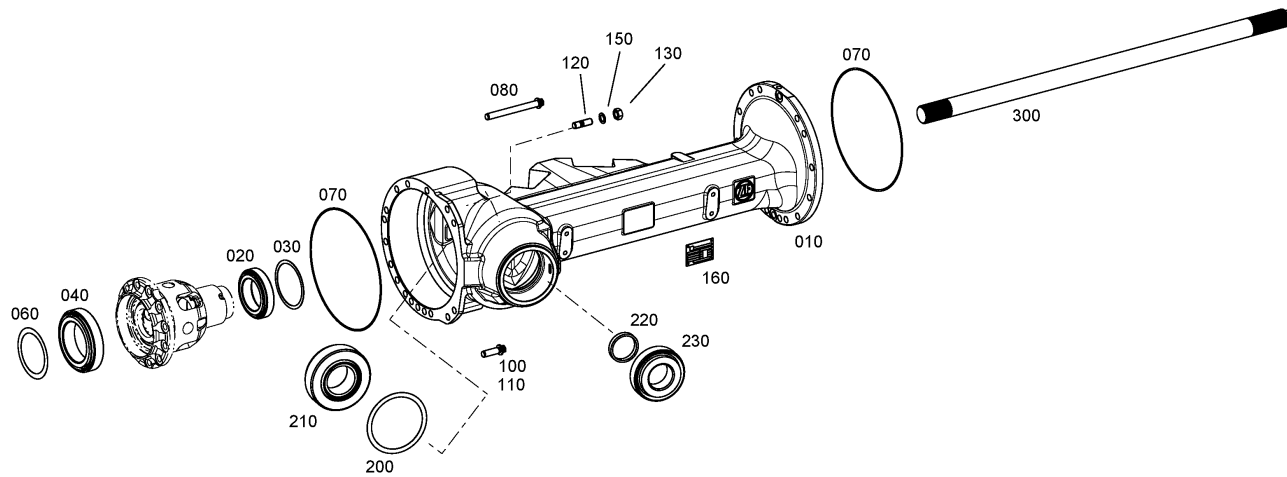

Picture

Page 1 from 1

Material number: 4472.031.665

Picture: 447211253900

Material-assembly-group-no: 4472.112.539

AV 133/90 / ()
GANTRY DRIVE LEFT

Picture

Page 1 from 1