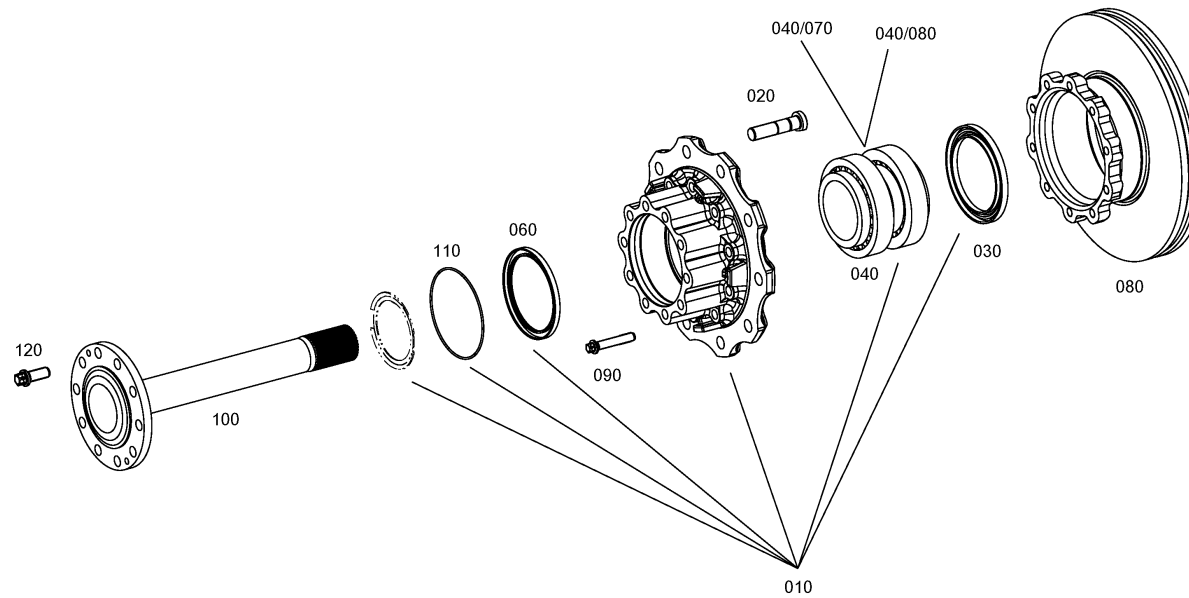

Picture

Page 2 from 2

Material number: 4472.037.317

Picture: 447211518950

Material-assembly-group-no: 4472.115.189

AV 133/90 / ()
WHEEL HEAD

Picture

Page 1 from 2

Material number: 4472.037.317

Picture: 447211518900

Material-assembly-group-no: 4472.115.189

AV 133/90 / ()
WHEEL HEAD

Picture

Page 2 from 2

Material number: 4472.037.317

Picture: 447211518950

Material-assembly-group-no: 4472.115.189

AV 133/90 / ()
WHEEL HEAD

Picture

Page 1 from 2

Material number: 4472.037.317

Picture: 447211431302

Material-assembly-group-no: 4472.114.313

AV 133/90 / ()
BRAKE/LEFT