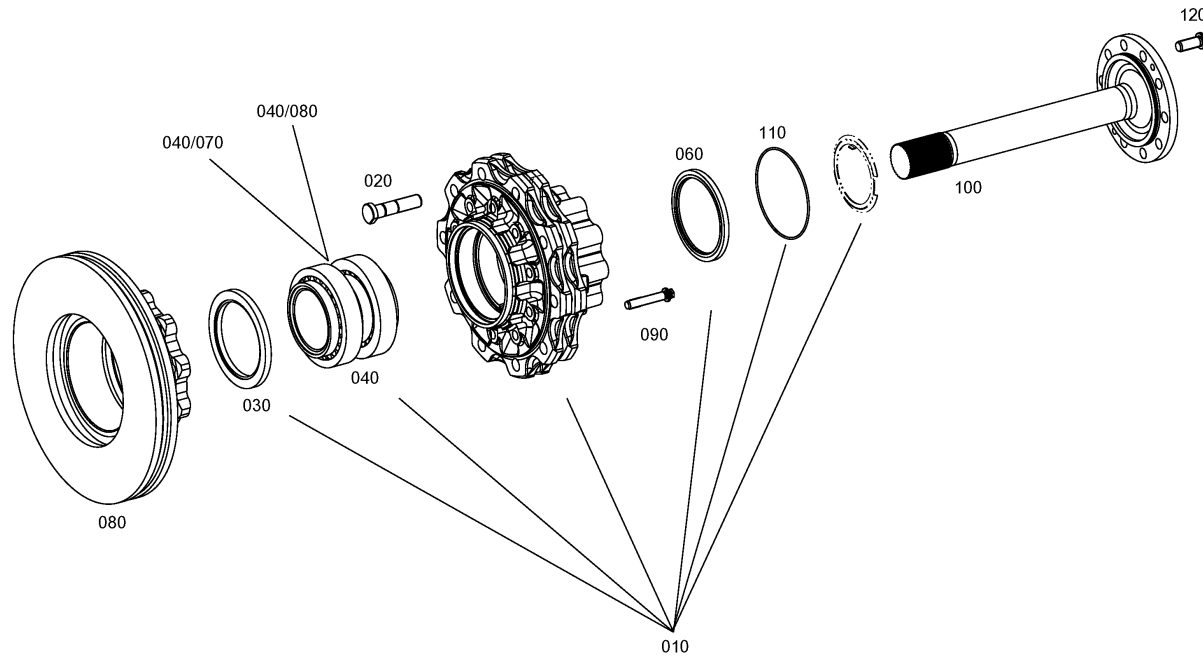

www.zf.com

zuständiges Werk:
Passau

Picture

Page 1 from 2

Material number: 4472.037.317

Picture: 447211518900

Material-assembly-group-no: 4472.115.189

AV 133/90 / ()
WHEEL HEAD

Picture

Page 2 from 2

Material number: 4472.037.317

Picture: 447211518950

Material-assembly-group-no: 4472.115.189

AV 133/90 / ()
WHEEL HEAD

Picture

Page 1 from 2

Material number: 4472.037.317

Picture: 447211518900

Material-assembly-group-no: 4472.115.189

AV 133/90 / ()
WHEEL HEAD

Picture

Page 2 from 2

Material number: 4472.037.317

Picture: 447211518950

Material number: 4472.031.665

Picture: 447211254000

Material-assembly-group-no: 4472.112.540

AV 133/90 / ()
GANTRY DRIVE RIGHT