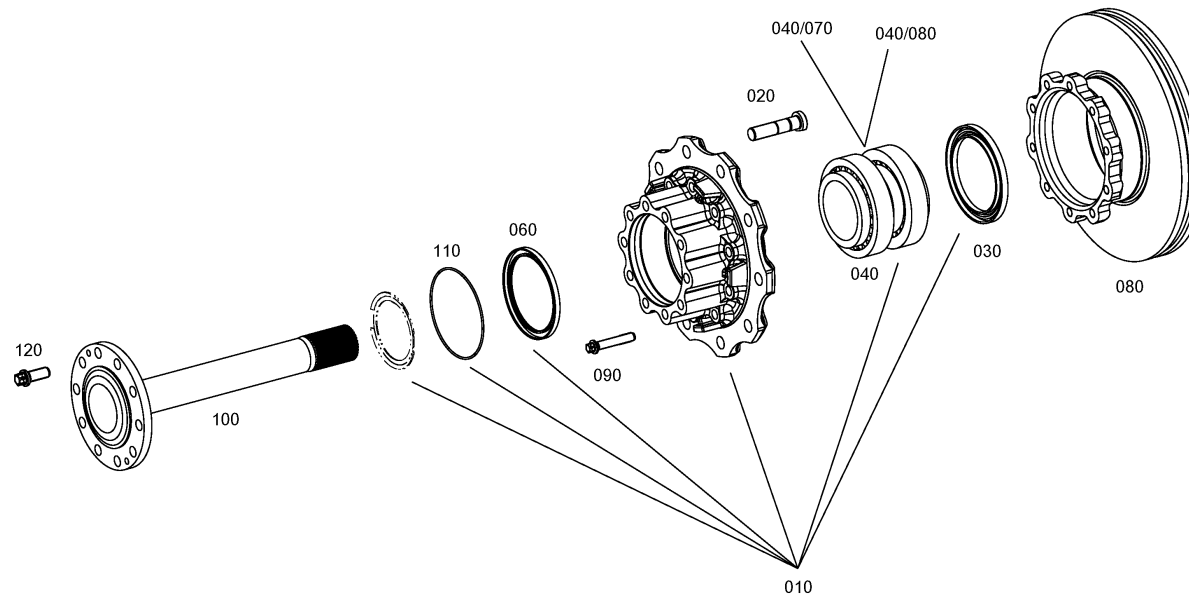

www.zf.com

zuständiges Werk:
Passau

Picture

Page 1 from 2

Material number: 4472.037.317

Picture: 447211518900

Material-assembly-group-no: 4472.115.189

AV 133/90 / ()
WHEEL HEAD

Picture

Page 2 from 2

Material number: 4472.037.317

Picture: 447211518950

Material-assembly-group-no: 4472.115.189

AV 133/90 / ()
WHEEL HEAD

Picture

Page 1 from 2

Material number: 4472.037.317

Picture: 447211518900

Material-assembly-group-no: 4472.115.189

AV 133/90 / ()
WHEEL HEAD

Picture

Page 2 from 2

Material number: 4472.037.317

Picture: 447211518950