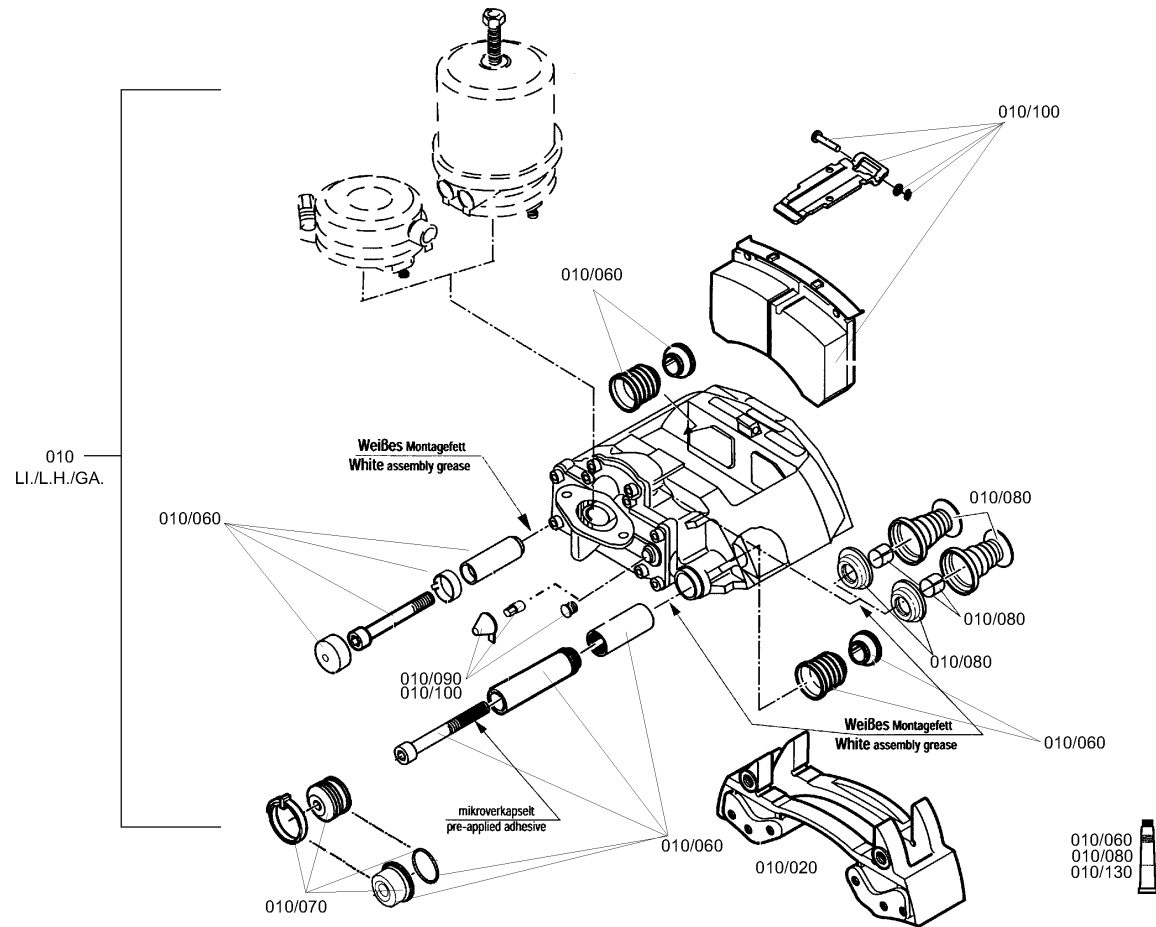

Material number: 4472.037.317

Picture: 447211518900

Material-assembly-group-no: 4472.115.189

AV 133/90 / ()
WHEEL HEAD

Picture

Page 2 from 2

Material number: 4472.037.317

Picture: 447211518950

Material-assembly-group-no: 4472.115.189

AV 133/90 / ()
WHEEL HEAD

Picture

Page 1 from 2

Material number: 4472.037.317

Picture: 447211431302

Material-assembly-group-no: 4472.114.313

AV 133/90 / ()
BRAKE/LEFT

Picture

Page 1 from 1

Material number: 4472.031.665

Picture: 447211253900

Material-assembly-group-no: 4472.112.539

AV 133/90 / ()
GANTRY DRIVE LEFT

Picture

Page 1 from 1

Material number: 4472.031.665

Picture: 447211254000

Material-assembly-group-no: 4472.112.540

AV 133/90 / ()
GANTRY DRIVE RIGHT