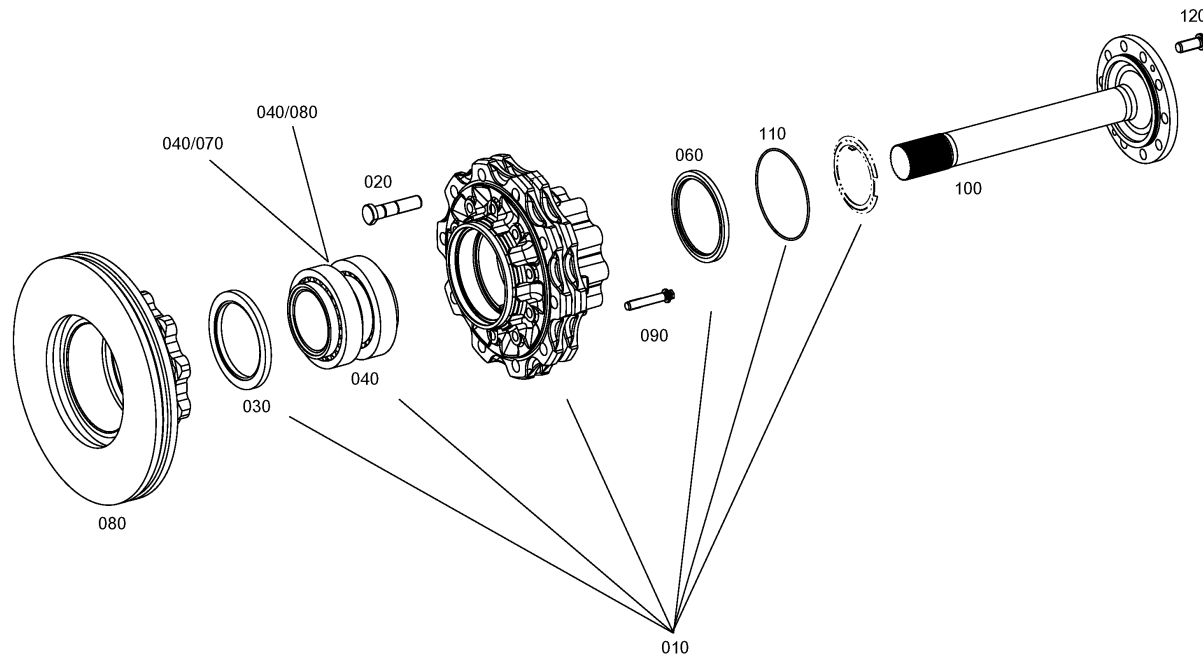

www.zf.com

zuständiges Werk:
Passau

Picture

Page 1 from 2

Material number: 4472.037.317

Picture: 447211518900

Material-assembly-group-no: 4472.115.189

AV 133/90 / ()
WHEEL HEAD

Picture

Page 2 from 2

Material number: 4472.037.317

Picture: 447211518950

Material-assembly-group-no: 4472.115.189

AV 133/90 / ()
WHEEL HEAD

Picture

Page 1 from 2

Material number: 4472.037.317

Picture: 447211518900

Material-assembly-group-no: 4472.115.189

AV 133/90 / ()
WHEEL HEAD

Picture

Page 2 from 2

Material number: 4472.037.317

Picture: 447211518950

Material-assembly-group-no: 4472.115.189

AV 133/90 / ()
WHEEL HEAD

Picture

Page 1 from 2

Material number: 4472.037.317

Picture: 447211431302

Material-assembly-group-no: 4472.114.313

AV 133/90 / ()
BRAKE/LEFT