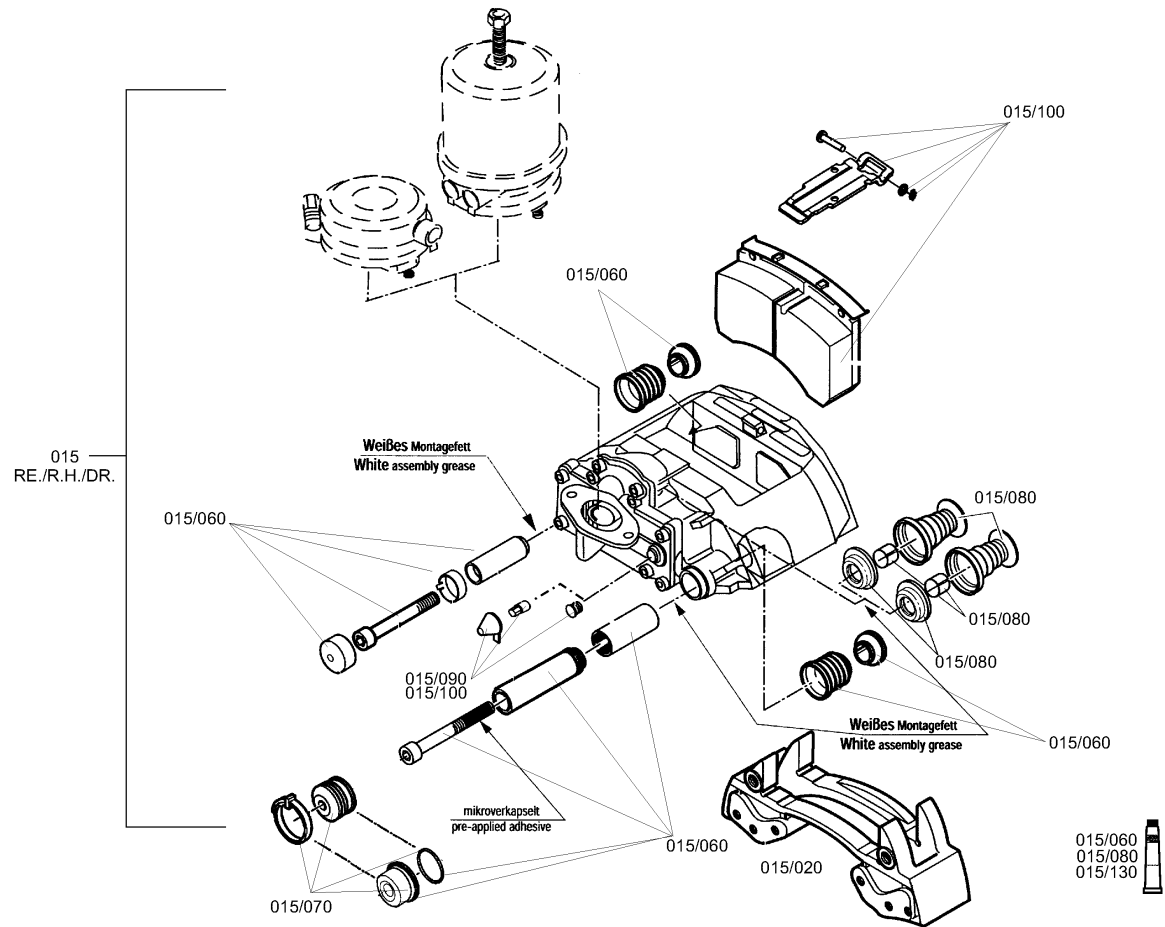

Picture

Page 2 from 2

Material number: 4472.037.317

Picture: 447211431303

Material-assembly-group-no: 4472.114.313

AV 133/90 / ()
BRAKE/LEFT

Picture

Page 1 from 2

Material number: 4472.037.317

Picture: 447211431402

Material-assembly-group-no: 4472.114.314

AV 133/90 / ()
BRAKE/RIGHT

Picture

Page 2 from 2

Material number: 4472.037.317

Picture: 447211431403

Picture

Page 1 from 1

Material number: 4472.031.665

Picture: 447211253900

Material-assembly-group-no: 4472.112.539

AV 133/90 / ()
GANTRY DRIVE LEFT

Picture

Page 1 from 1

Material number: 4472.031.665

Picture: 447211254000

Material-assembly-group-no: 4472.112.540

AV 133/90 / ()
GANTRY DRIVE RIGHT