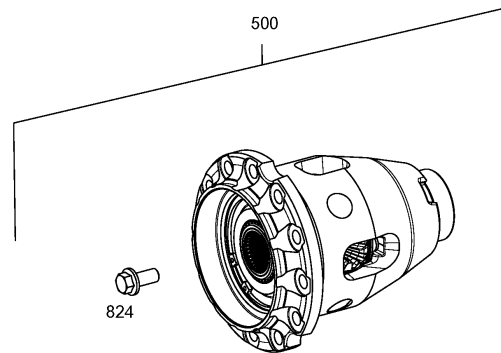

Picture

Page 1 from 1

Material number: 4472.031.665

Picture: 446110307200

Material-assembly-group-no: 4461.103.072

AV 133/90 / ()
DIFFERENTIAL