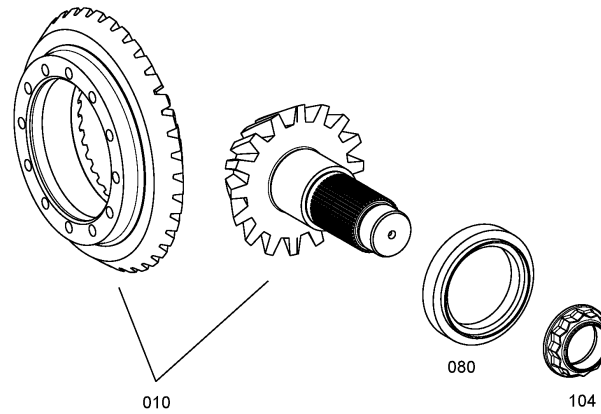

Picture

Page 1 from 1

Material number: 4472.031.665

Picture: 447211017500

Material-assembly-group-no: 4472.110.175

AV 133/90 / ()
INPUT

Picture

Page 1 from 1