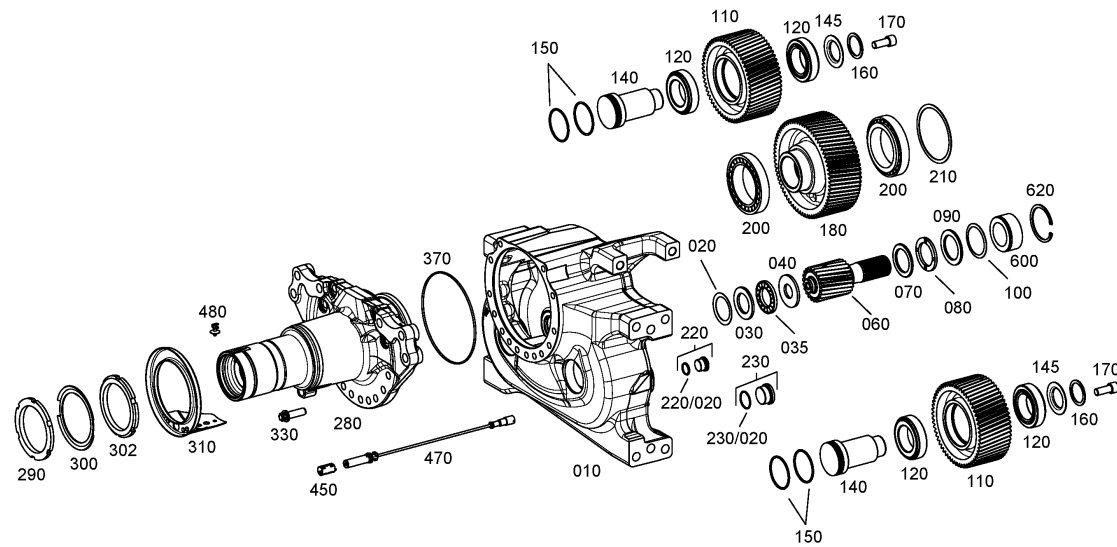

Picture

Page 1 from 1

Material number: 4472.031.665

Picture: 447211253900

Material-assembly-group-no: 4472.112.539

AV 133/90 / ()
GANTRY DRIVE LEFT

Picture

Page 1 from 1

Material number: 4472.031.665

Picture: 447211254000

Material-assembly-group-no: 4472.112.540

AV 133/90 / ()
GANTRY DRIVE RIGHT